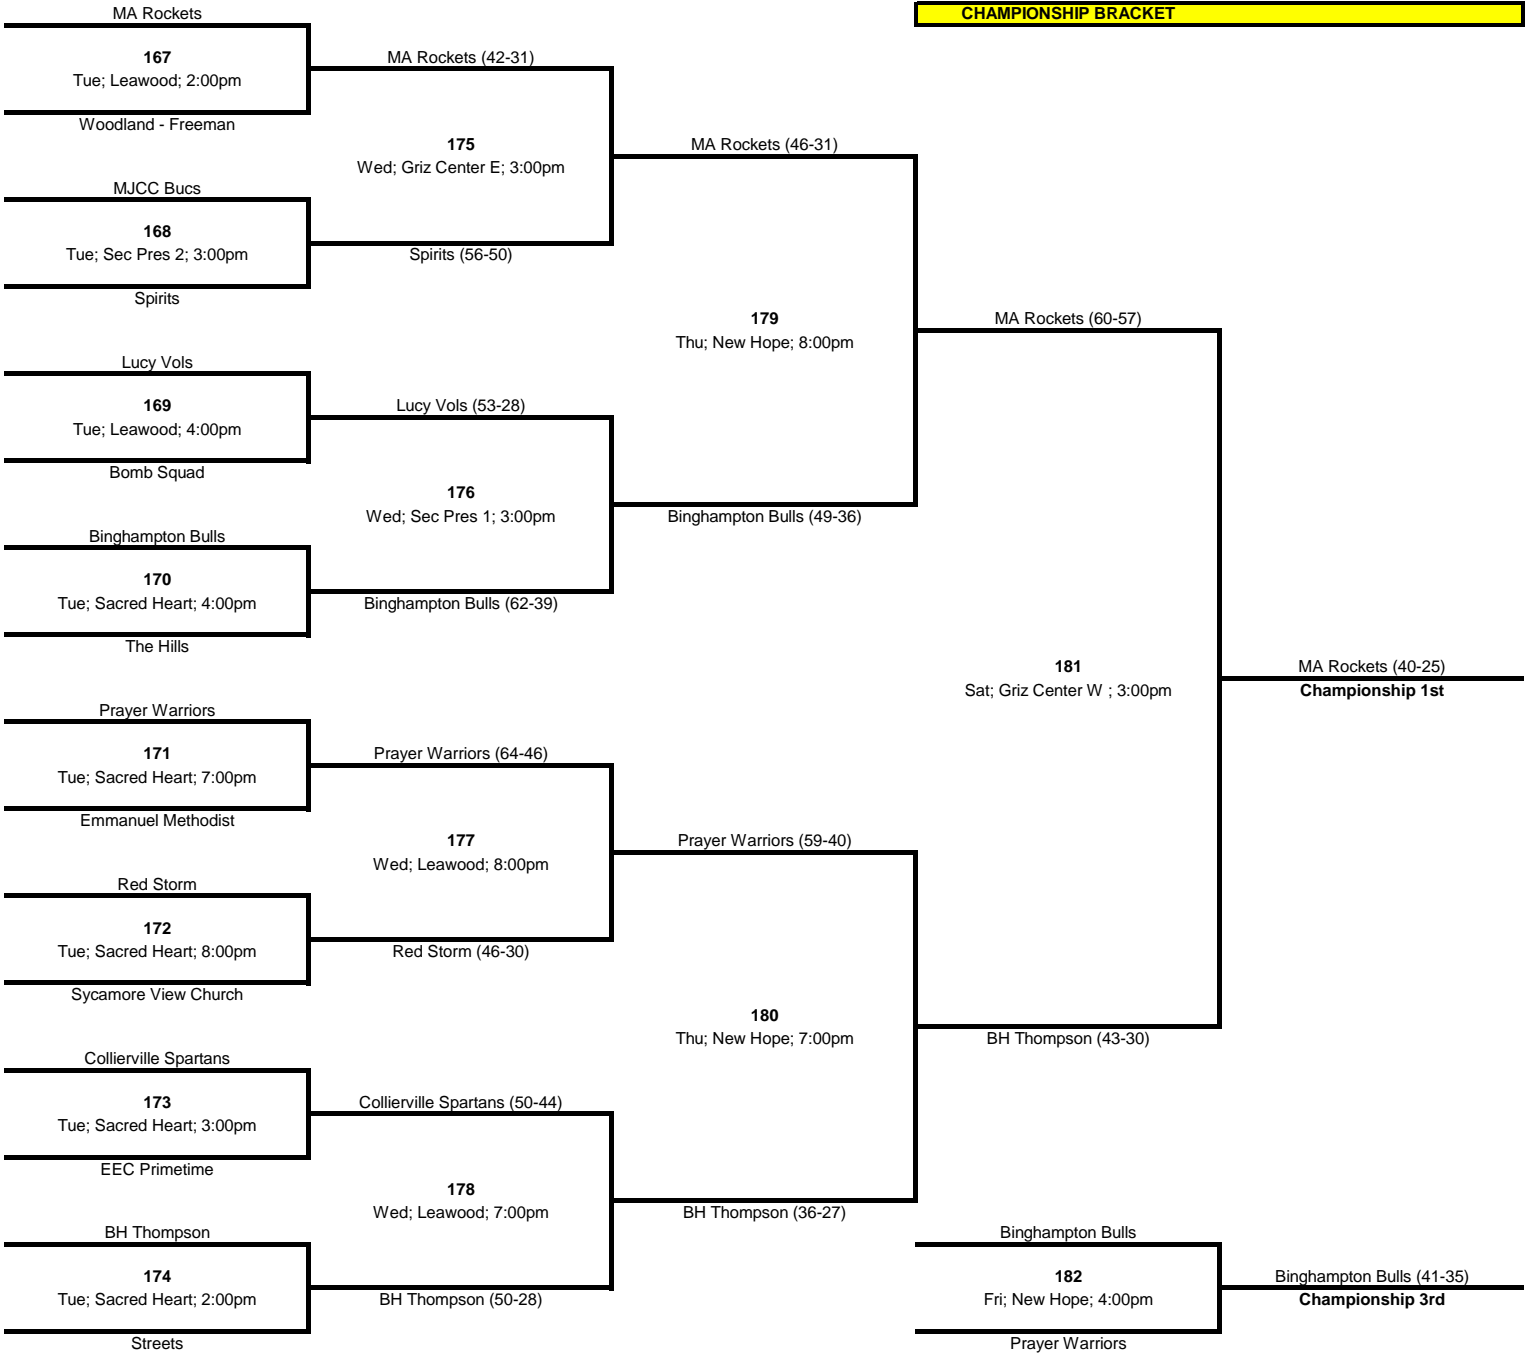

CHAMPIONSHIP BRACKET