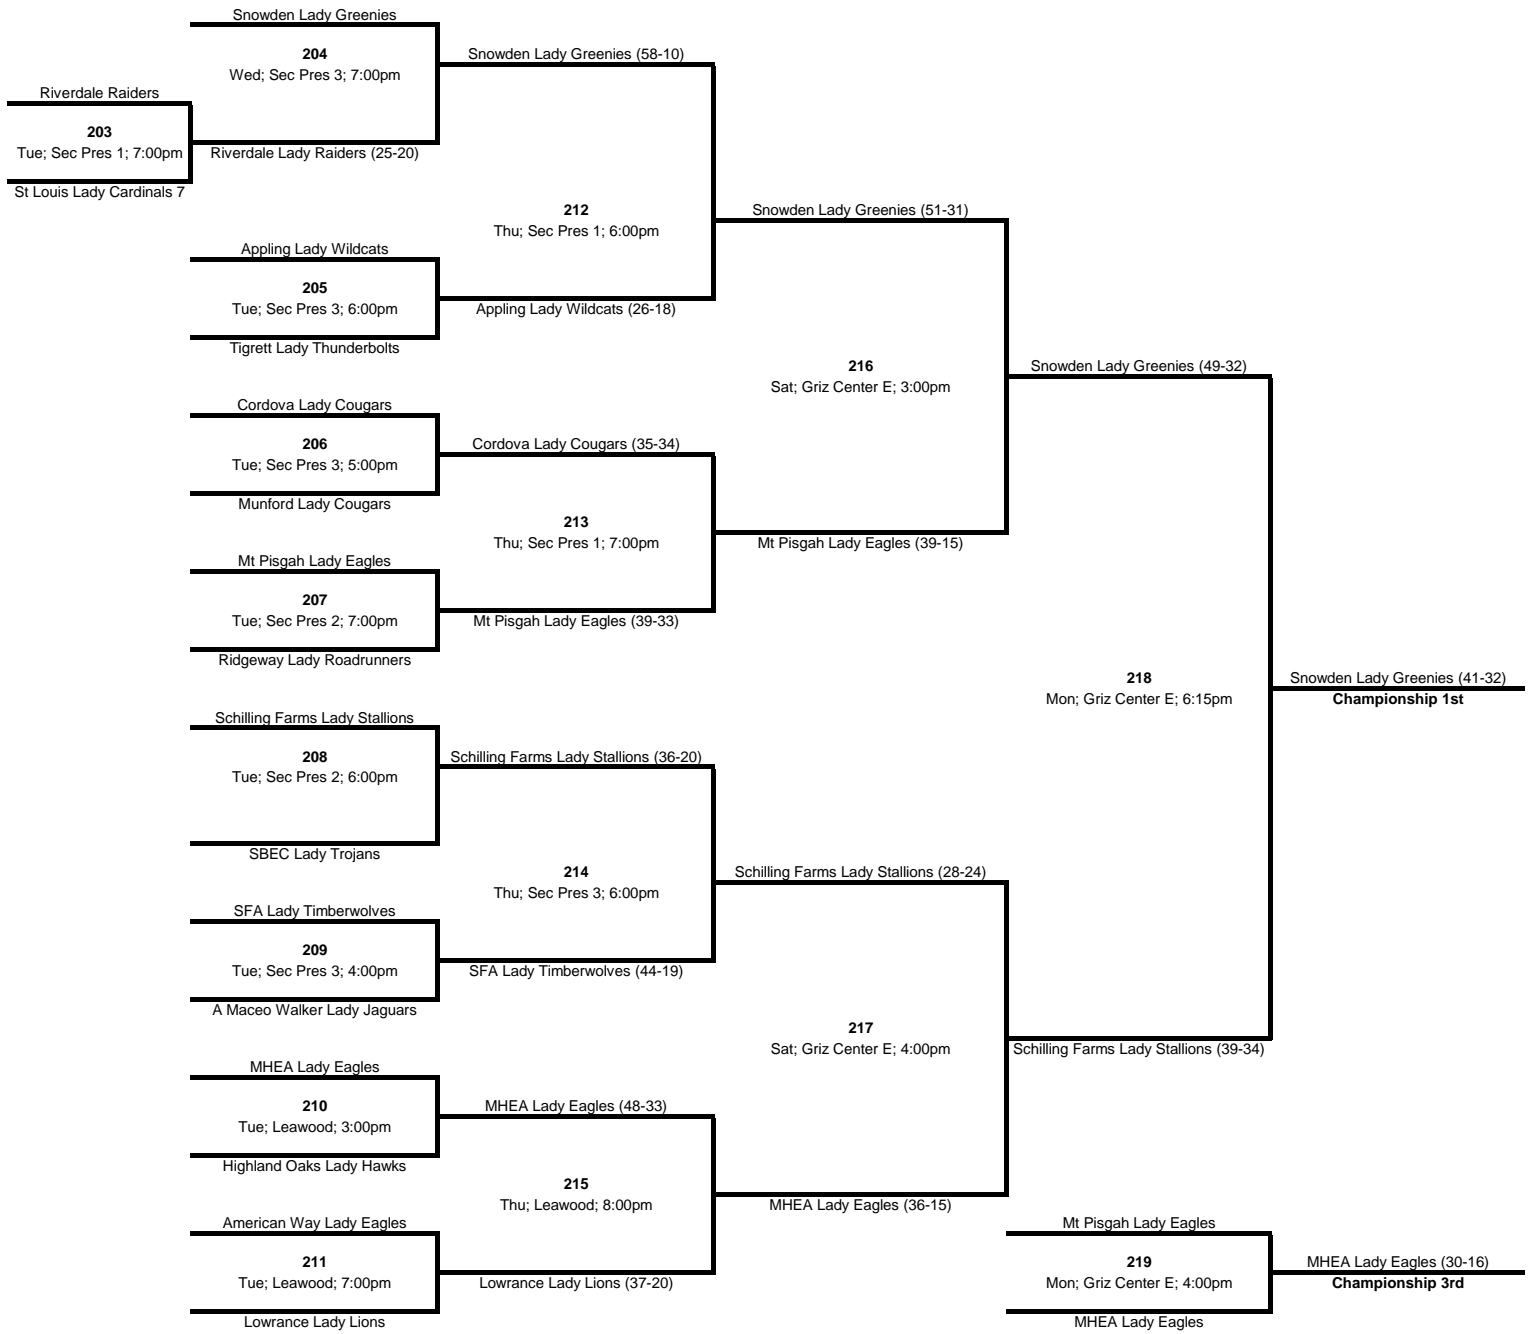

CHAMPIONSHIP BRACKET