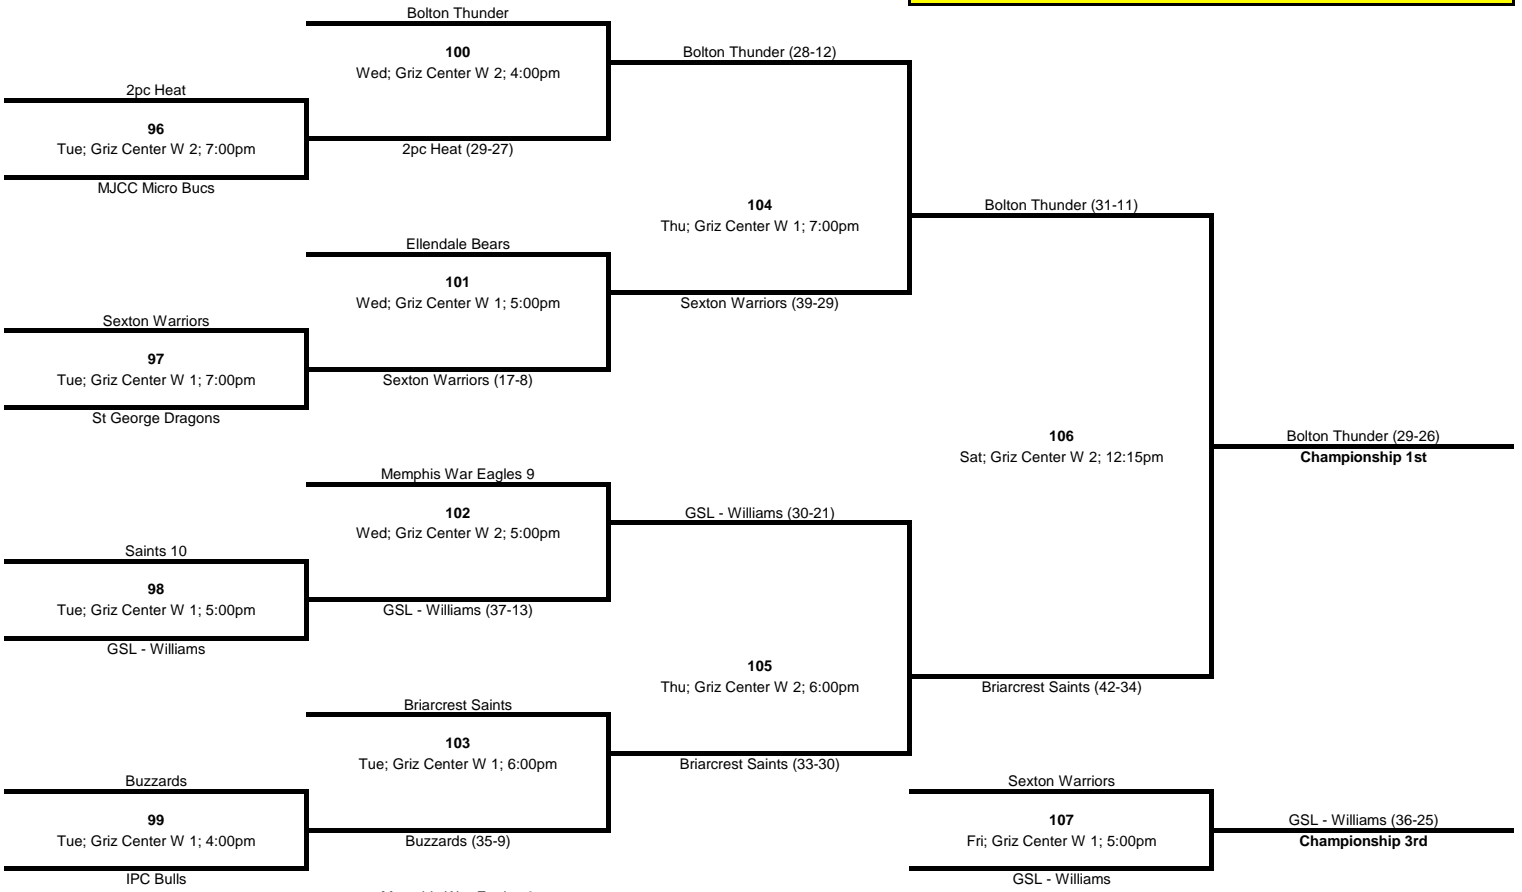

CHAMPIONSHIP BRACKET

GOLD BRACKET

Buzzards (27-22)
Gold 1st

Memphis War Eagles 9 (26-22)
Gold 3rd

SILVER BRACKET

Saints 10 (16-13)
Silver 1st