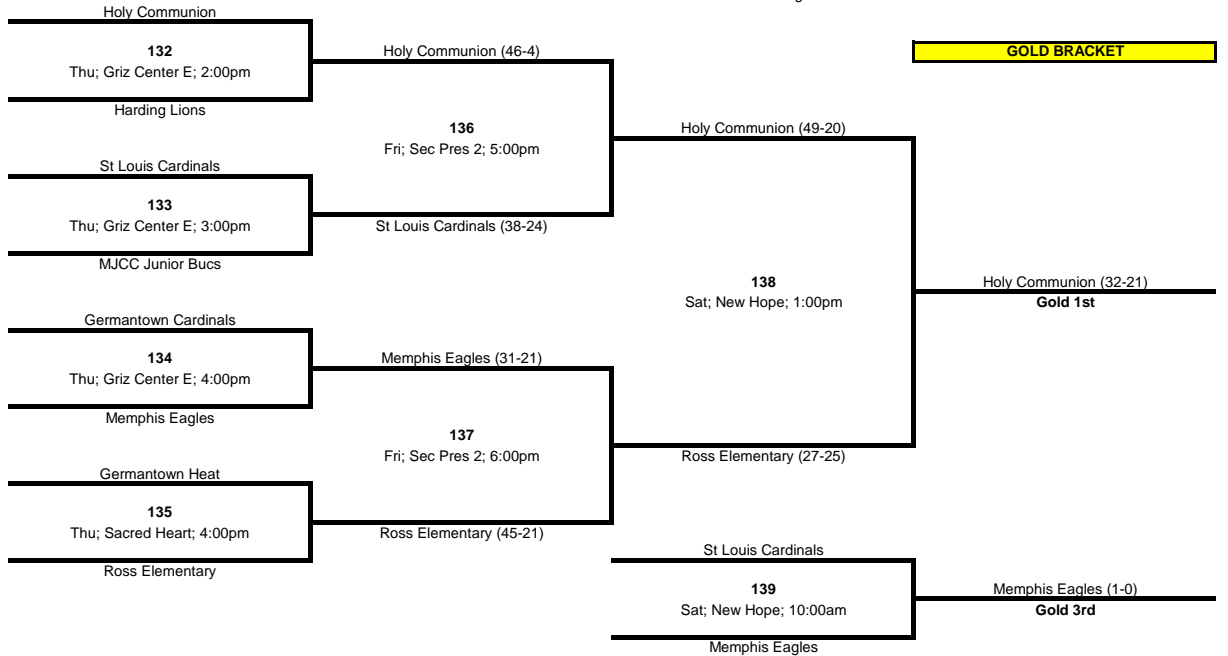

**GOLD BRACKET**

**Buzzards (27-22)**  
**Gold 1st**

**Memphis War Eagles 9 (26-22)**  
**Gold 3rd**

**SILVER BRACKET**

**Saints 10 (16-13)**  
**Silver 1st**

**CHAMPIONSHIP BRACKET**

**GOLD BRACKET**

**SILVER BRACKET**