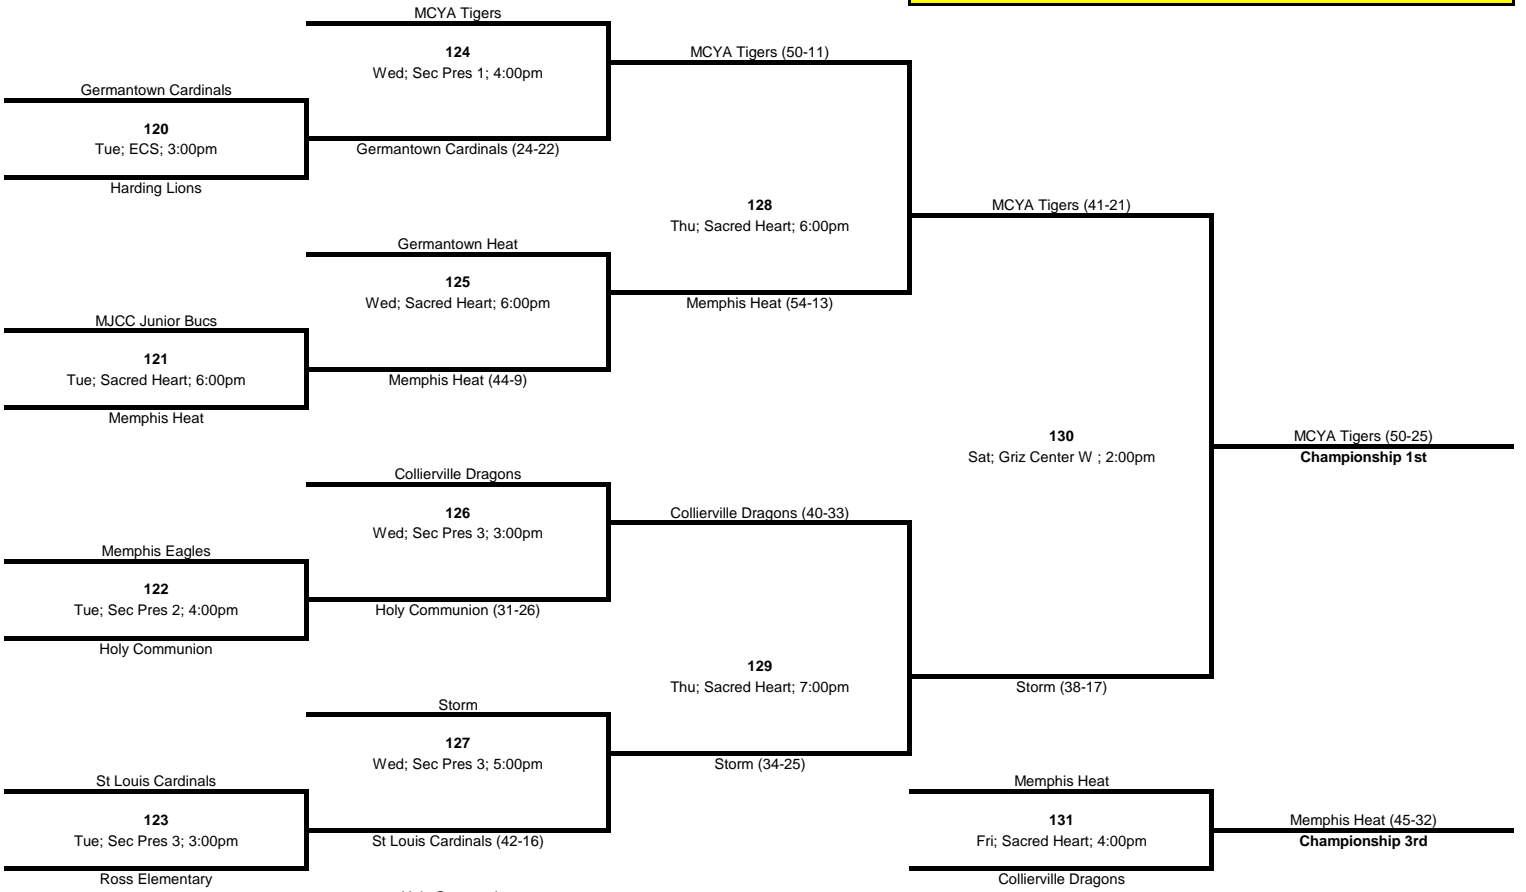

**GOLD BRACKET**

**Buzzards (27-22)**  
**Gold 1st**

**Memphis War Eagles 9 (26-22)**  
**Gold 3rd**

**SILVER BRACKET**

**Saints 10 (16-13)**  
**Silver 1st**

**CHAMPIONSHIP BRACKET**

**GOLD BRACKET**

**SILVER BRACKET**